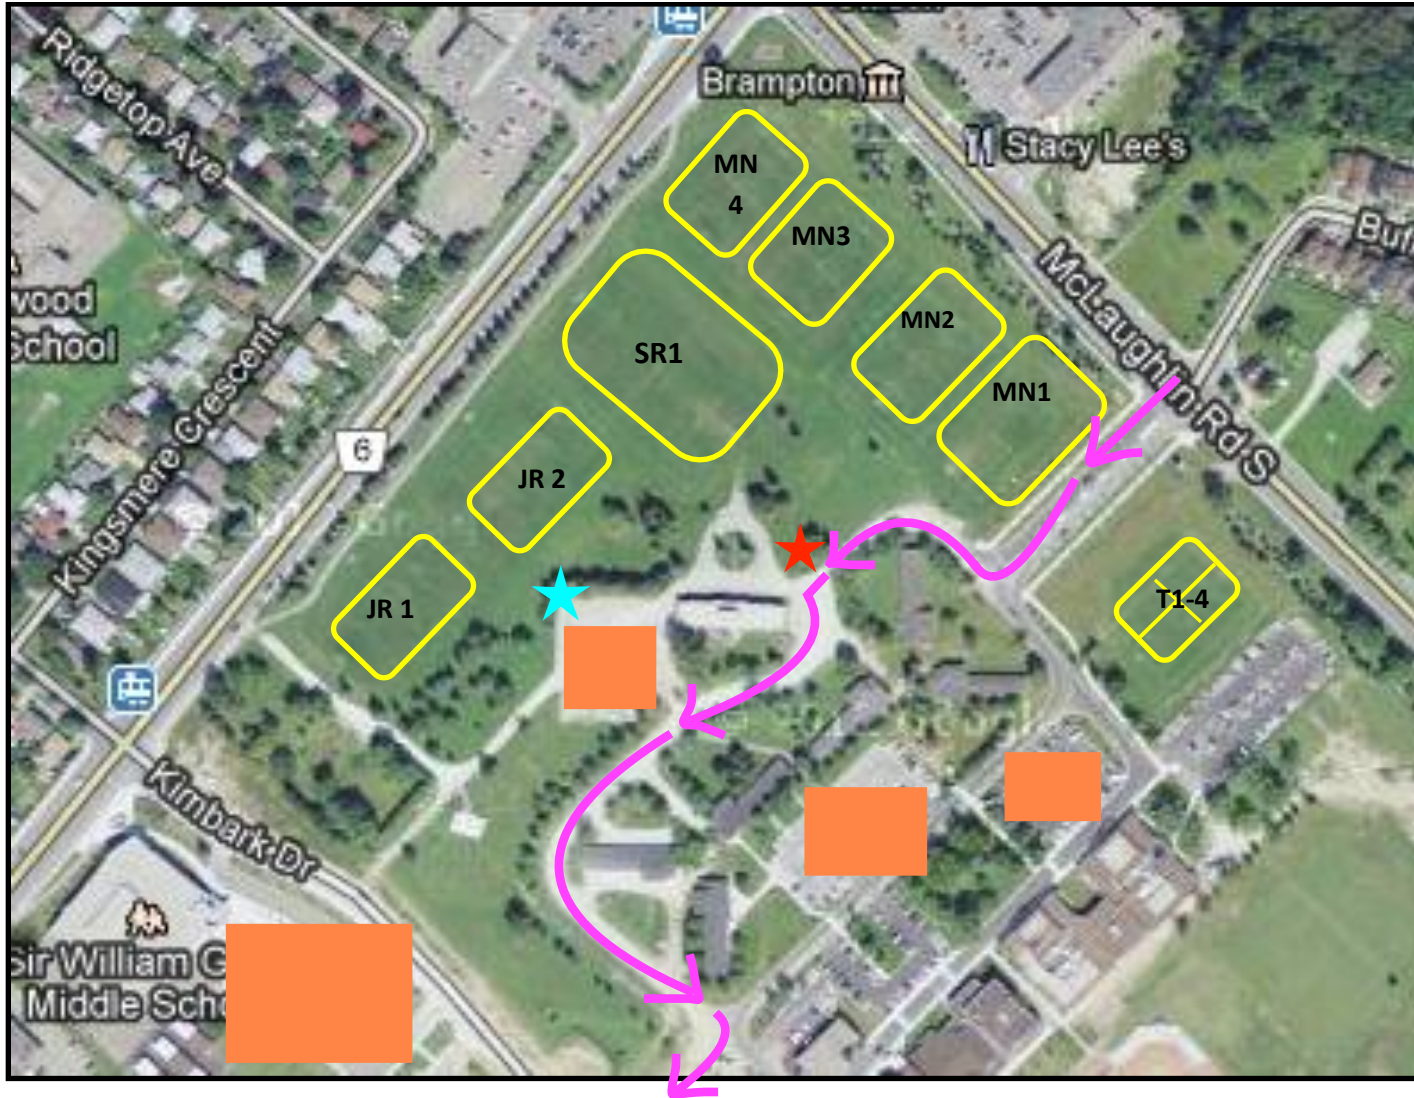

FLOWER CITY COMMUNITY CAMPUS
BRAMS UNITED GSC

- LEGEND**
-  DROP OFF POINT
 -  PICK UP POINT
 -  DESIGNATED PARKING LOTS
 -  DIRECTION OF TRAFFIC (one-way)